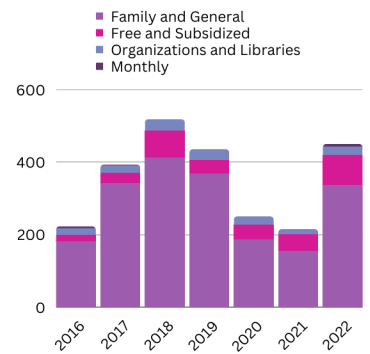

Town Center
Imaginative Play

Literacy Tree House
Language & STEM

Arts & Innovation
Creativity

Physical Phenomena
Physics

Maker Space
Design & Create

Explore the World
Culture

340,000+

patrons served since inception

11,000+

square feet of interactive, hands-on exhibits

1460+

towns represented along with all 50 states and 13 countries

In 2022, KidsPlay welcomed 36,629 visitors from 34 states, 5 countries, and 143 out of 169 CT towns!

Since inception KidsPlay has reached 335,000 cumulative visitors.

In December 2022, 412 families and 30 organizations were part of the KidsPlay family.

“KidsPlay has not only provided a fun and educational center for our residents and visitors, it has had a significant impact on the economy of the entire region.”