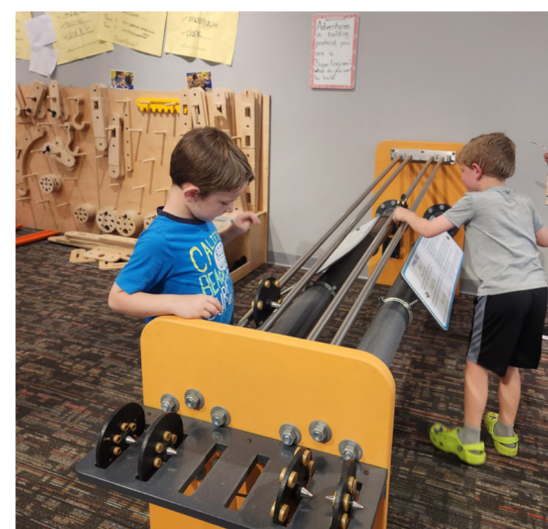

www.kidsplaymuseum.org
61 Main St, Torrington, CT 06790 • 860-618-7700
KidsPlay Children's Museum, Inc. is a 501(C) (3) not-for-profit organization.