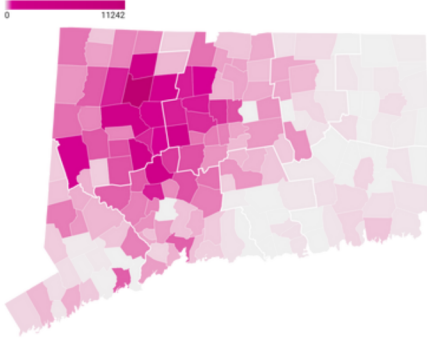

11,000+

square feet of interactive, hands-on exhibits

1460+

towns represented along with all 50 states and 13 countries

In 2022, KidsPlay welcomed 36,629 visitors from 34 states, 5 countries, and 143 out of 169 CT towns!