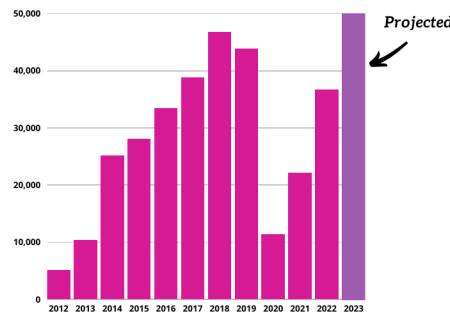

11,000+

square feet of interactive, hands-on exhibits

1460+

towns represented along with all 50 states and 13 countries

In 2022, KidsPlay welcomed 36,629 visitors from 34 states, 5 countries, and 143 out of 169 CT towns!

Since inception KidsPlay has reached 335,000 cumulative visitors.

In December 2022, 412 families and 30 organizations were part of the KidsPlay family.

“KidsPlay has not only provided a fun and educational center for our residents and visitors, it has had a significant impact on the economy of the entire region.”